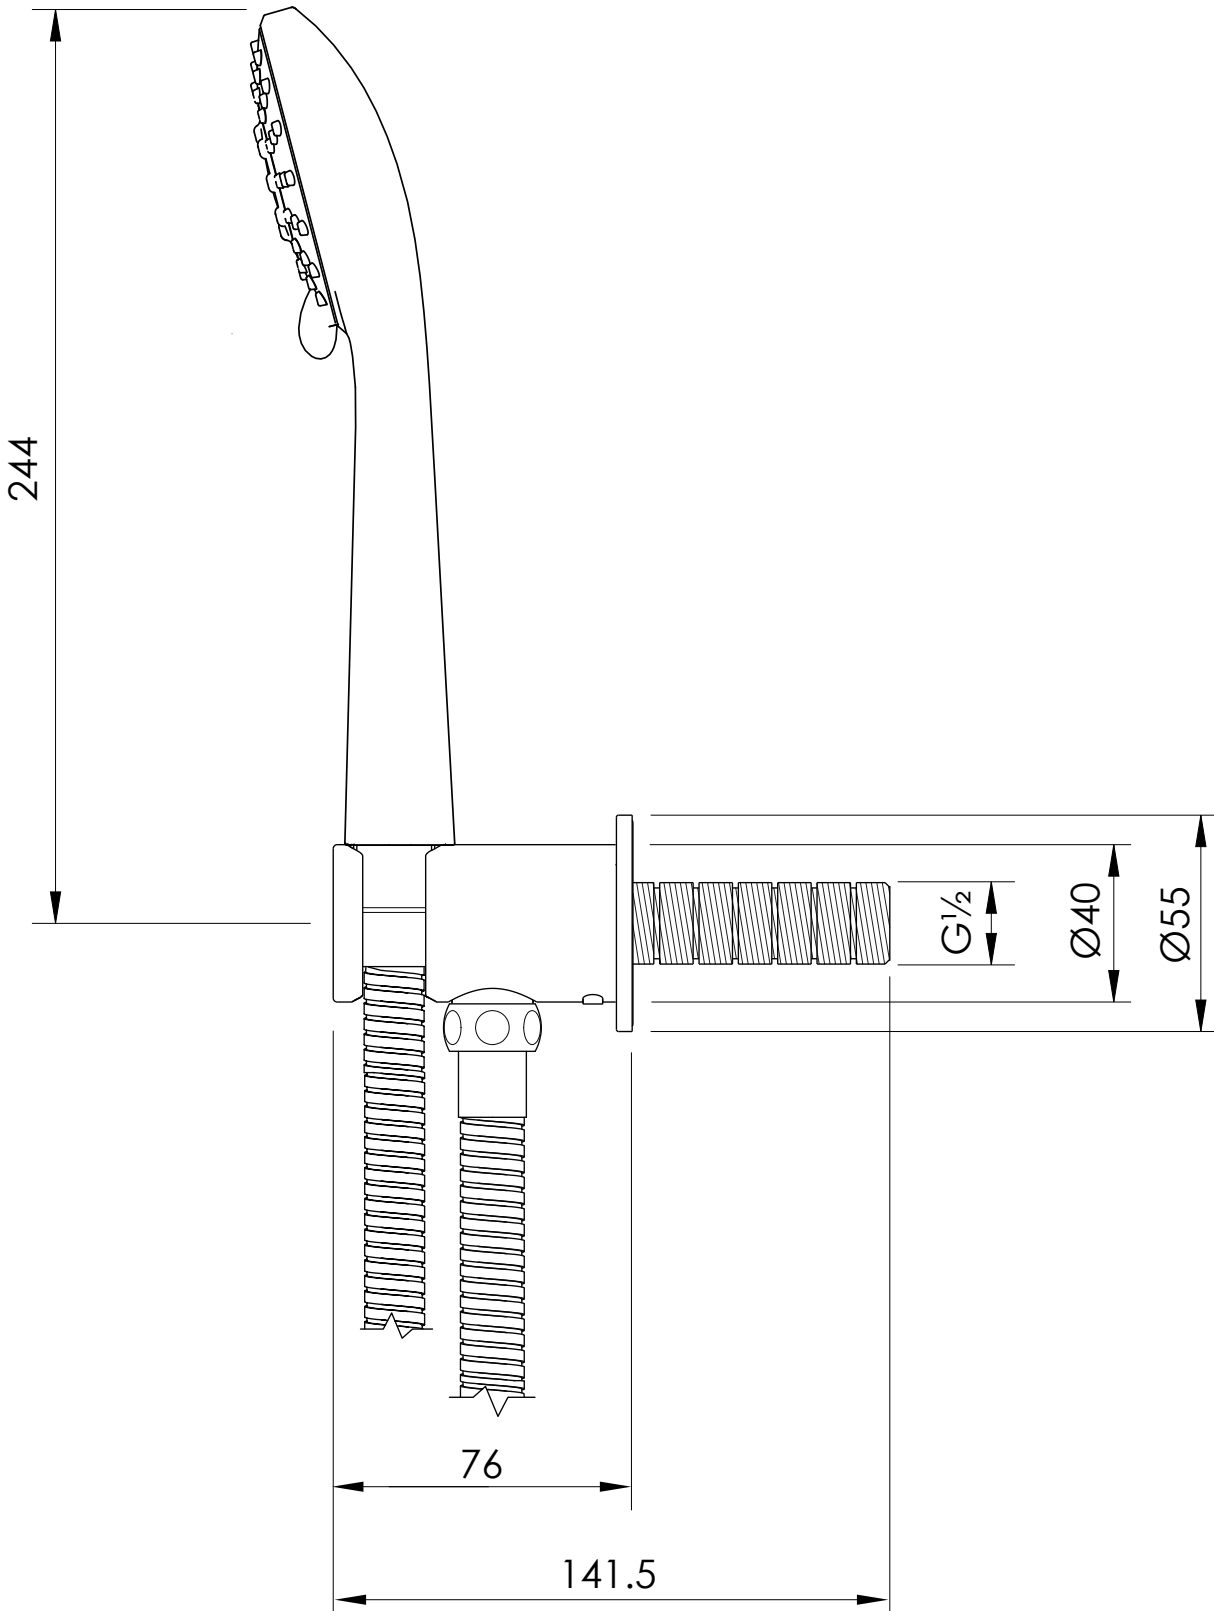

COALBROOK

CO4011

WALL OUTLET & 3-FUNCTION
SHOWER HEAD

DATE: 02/09/21

REVISION: A

DIMENSIONS IN MILLIMETRES

WHILST EVERY EFFORT IS MADE TO ENSURE THE ACCURACY OF THESE DATA SHEETS THEY ARE SUBJECT TO CHANGE WITHOUT NOTICE AS PART OF THE COMPANY'S PRODUCT DEVELOPMENT PROCESS